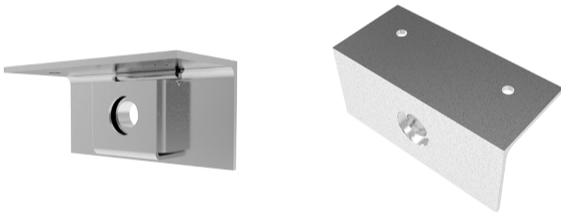

LOCKING BRACKET KIT L SHAPED

Product Code: 50201846

 MATERIAL
Galvanised Mild Steel (GMS)

 SIZE
(L) x (W) x (D)

Features & benefits

Full specifications

Contact Us

Email: sales@cubis-systems.com.au