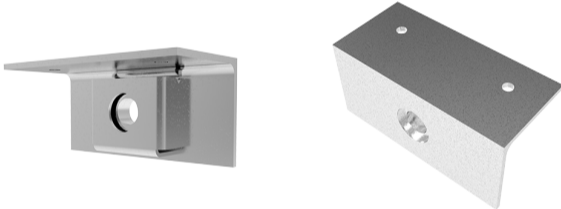

LOCKING BRACKET KIT L SHAPED

Product Code: 50201846

 MATERIAL
Galvanised Mild Steel (GMS)

 SIZE
(L) x (W) x (D)

Features & benefits

Full specifications

Contact Us

Email: sales@cubis-systems.com.au