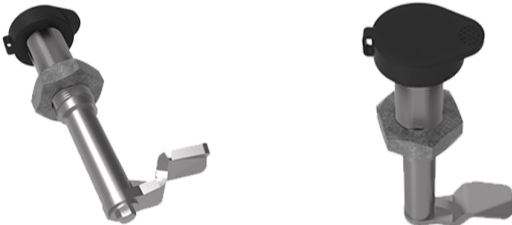

LOCK SECURE KEYED TO SUIT COMPOSITE COVERS

Product Code: 50203801

MATERIAL
Composite

SIZE
34mm (L) x 67mm (W) x 128mm (D)

Features & benefits

Full specifications

Contact Us

Email: sales@cubis-systems.com.au