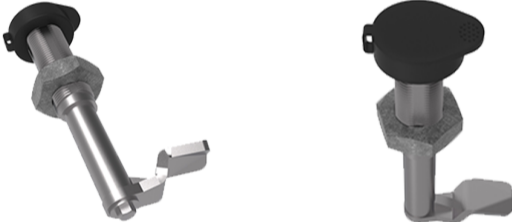

Features & benefits

Full specifications

Contact Us

Email: sales@cubis-systems.com.au

Phone: 1800 665 356