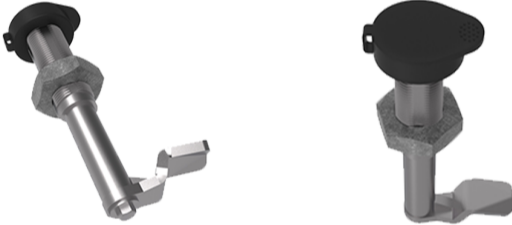

LOCK SECURE KEYED TO SUIT COMPOSITE COVERS

Product Code: 50203801

MATERIAL
Composite

SIZE
34mm (L) x 67mm (W) x 128mm (D)

Features & benefits

Full specifications

Contact Us

Email: sales@cubis-systems.com.au